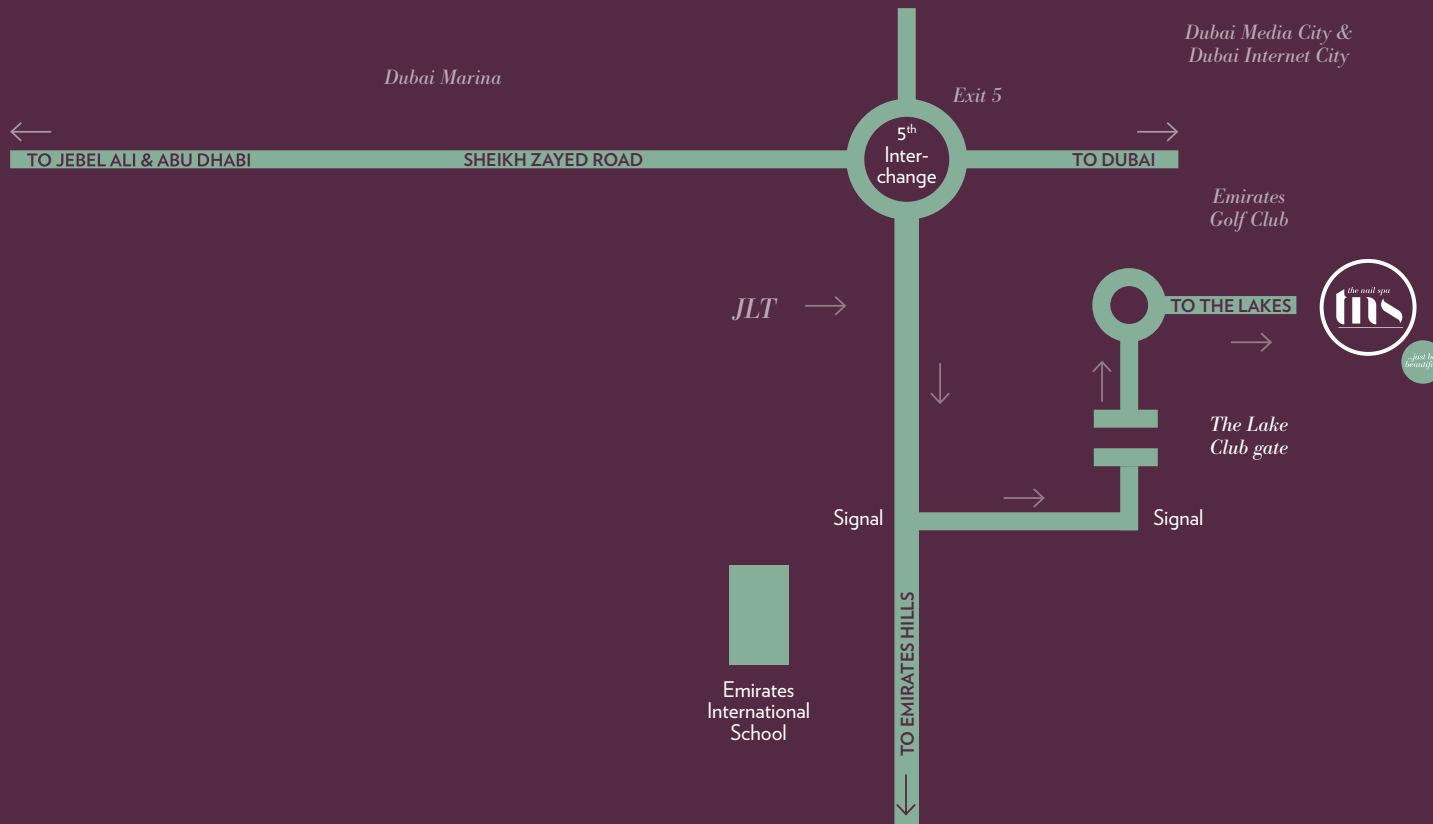

Location map

EMIRATES HILLS - THE LAKES DUBAI

The Montgomerie, Dubai

How to find us (If you have trouble finding us, just give us a call on **600 544 001**)

From Sheikh Zayed Road, take the exit at Interchange No. 5 and head towards Emirates Hills. Keep left and at the traffic lights turn left; Turn left again at the next traffic lights and pass through the security gates into The Lakes. When you reach the roundabout, go straight ahead into the car park. Our Emirates Hills -The Lakes Spa can be found next to Choithram's.

just be beautiful!