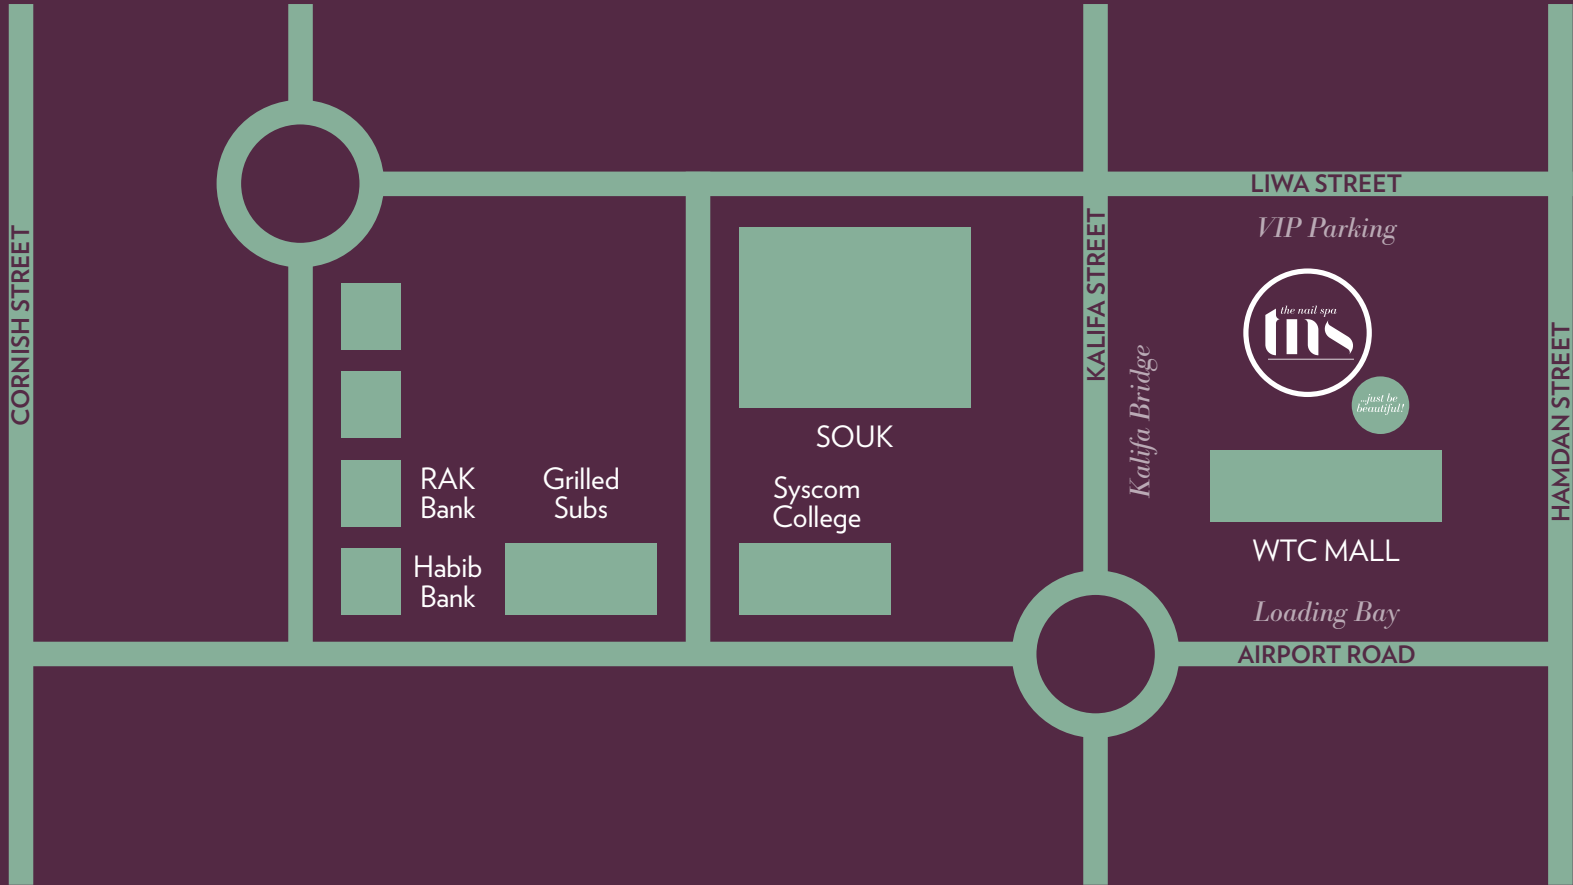

Location map

WORLD TRADE CENTRE MALL

ABU DHABI

How to find us (If you have trouble finding us, just give us a call on 600 544 001)

Head towards Abu Dhabi on the E10 Road, continue onto Sheikh Zayed St. Take the exit towards Delma St., slight left onto Delma St, slight right toward E Rd/Eastern Rd. , Continue straight onto E Rd/Eastern Rd. Turn left onto Hazza Bin Zayed St. Destination will be on the right. The Nail Spa can be found on the Lower Ground Floor, opposite Grand Optics.