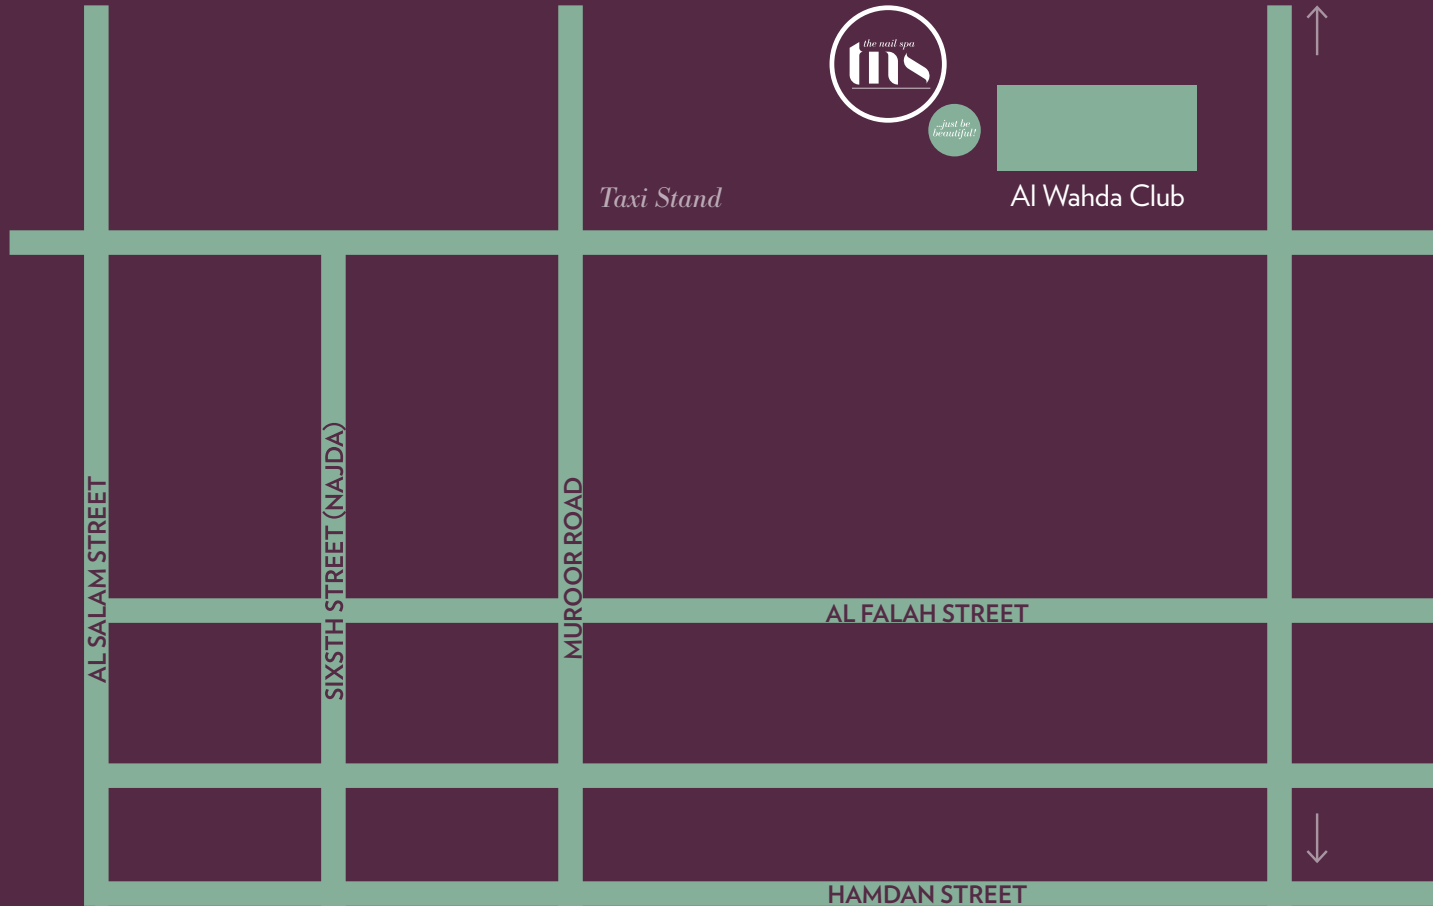

Location map

AL WAHDA MALL

ABU DHABI

How to find us (If you have trouble finding us, just give us a call on **600 544 001**)

Head towards Abu Dhabi on the E10 Road, continue onto Sheikh Zayed St. Take the exit towards Delma St. Slight left onto Delma St., slight right towards E Rd/Eastern Rd, continue straight onto E Rd/Eastern Rd. Turn left onto Hazza Bin Zayed St. and make a U-turn at Persian Gulf St. Destination will be on the right. The Nail Spa can be found on the Second Floor of the Mall Extension.

just be beautiful