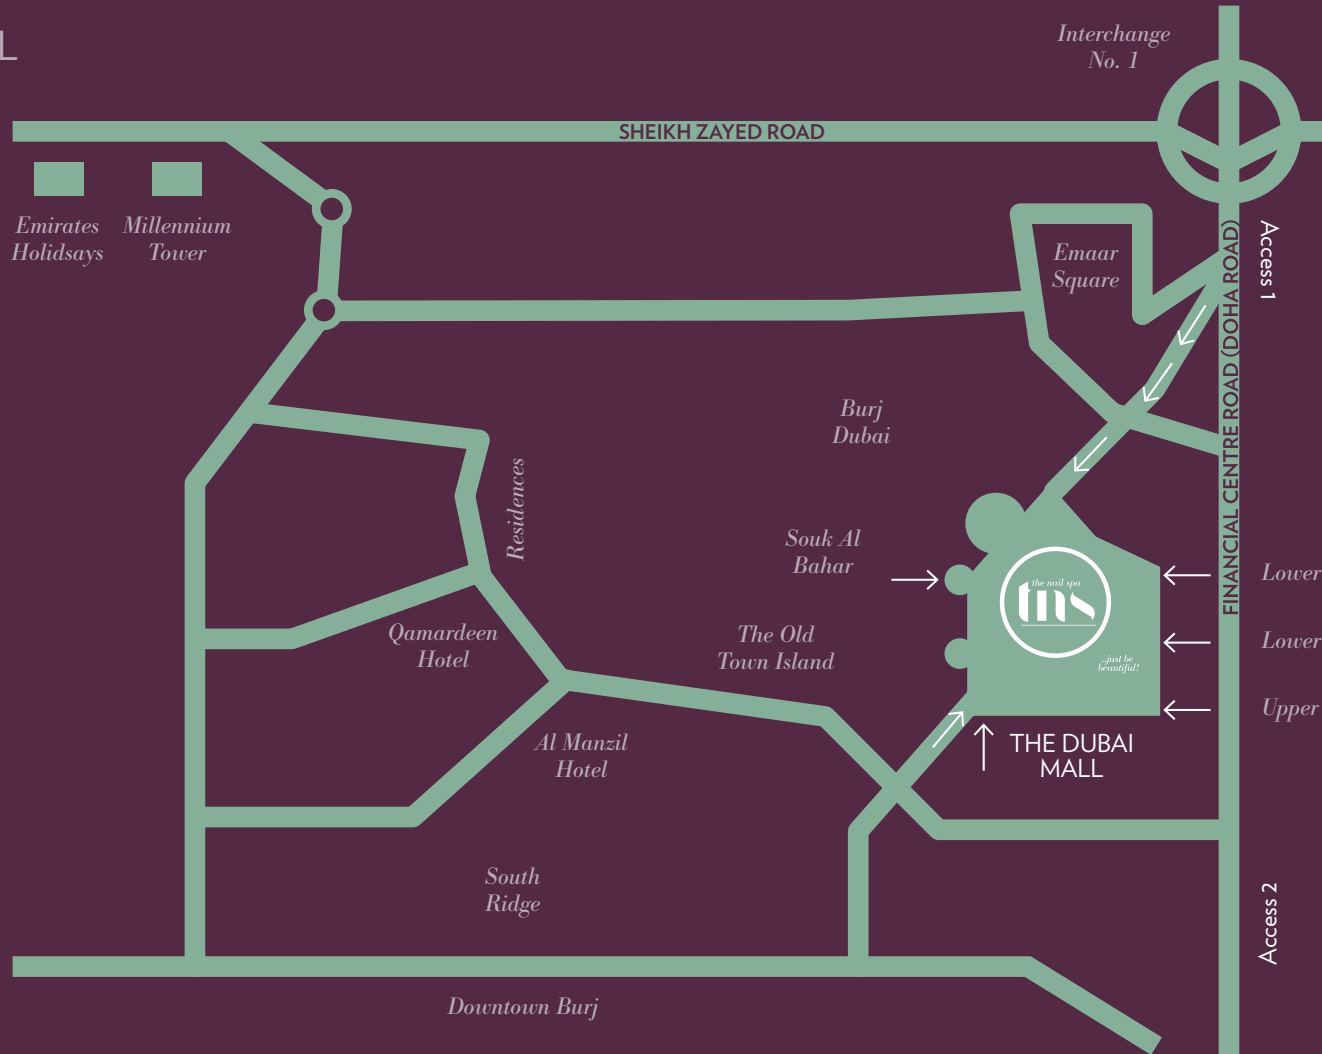

Location map

DUBAI MALL

DUBAI

How to find us (If you have trouble finding us, just give us a call on **600 544 001**)

From Dubai, take the 1st interchange and proceed through Financial Centre Road (formerly Doha St.). You will see the approach road to The Dubai Mall on the right hand side.

Coming from Abu Dhabi, take the exit to Financial Centre Road from 1st interchange.

Our Dubai Mall Spa can be found on the Lower Ground Floor, opposite Grand Parking.