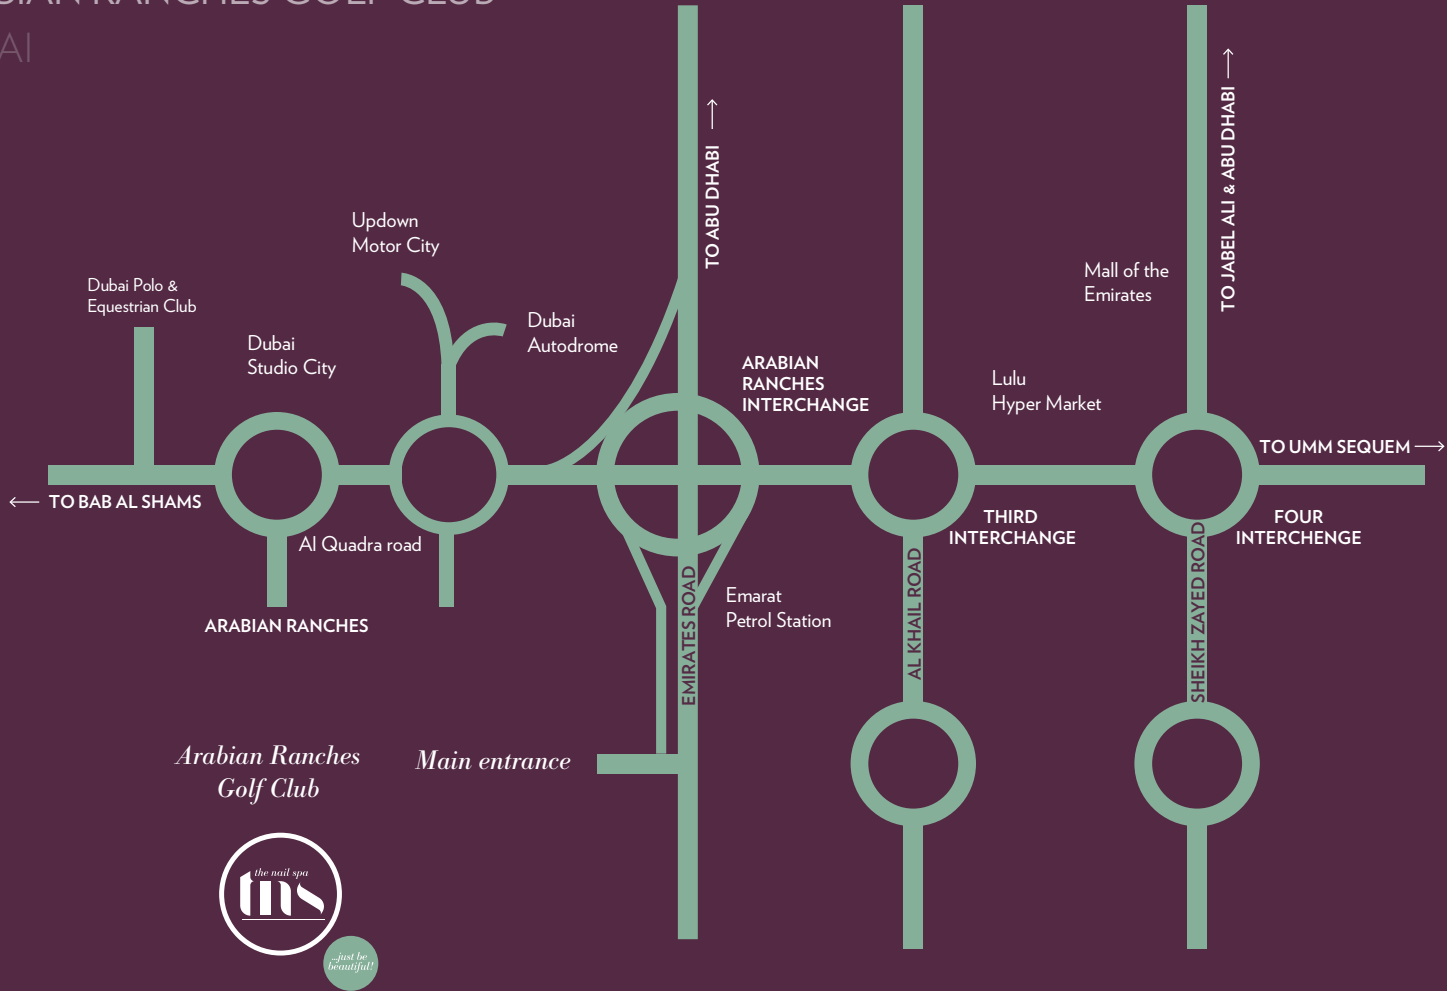

Location map

ARABIAN RANCHES GOLF CLUB

DUBAI

How to find us (If you have trouble finding us, just give us a call on **600 544 001**)

Head towards Mohammed Bin Zayed Road or E311 Road (formerly known as Emirates Road) and continue towards Abu Dhabi (passing the Fruit & Vegetable Market & Global Village turn offs).

Continue towards turn off for Arabian Ranches / Motor City (turn off is immediately past Emarat Petrol Station). Follow signs for Arabian Ranches and then follow signs going to Golf Club. Our Spa can be found on the First Floor of the Golf Club.