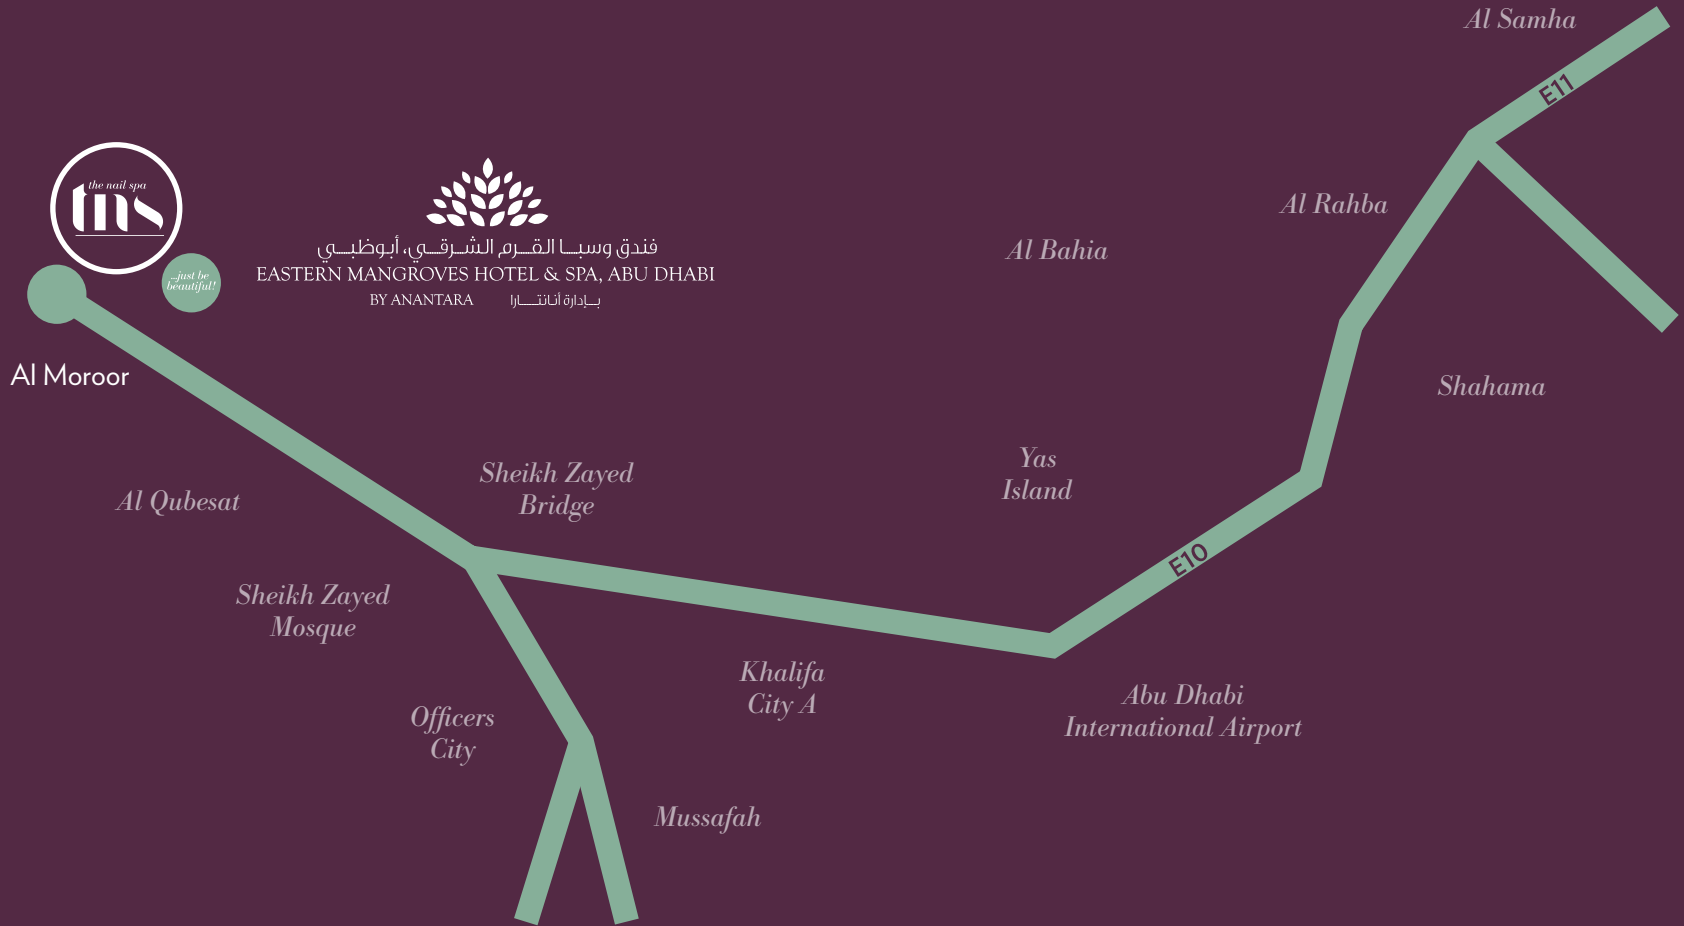

Location map

EASTERN MANGROVES PROMENADE ABU DHABI

How to find us (If you have trouble finding us, just give us a call on **600 544 001**)

From Dubai

Head towards Abu Dhabi on the E11 Road (Sheikh Zayed Road). On entering Abu Dhabi, continue straight over Sheikh Zayed Bridge and proceed through the underpass. follow the blue sign to “Eastern Road” on the right. At the traffic lights turn right into the Eastern Mangroves Promenade complex.

From Abu Dhabi

From the Corniche take Salam street in the direction of Dubai / Sheikh Zayed Bridge. Follow the blue signs for “Eastern Road” and exit off to the right. Turn left at the traffic light into the hotel complex. Do not U-turn.