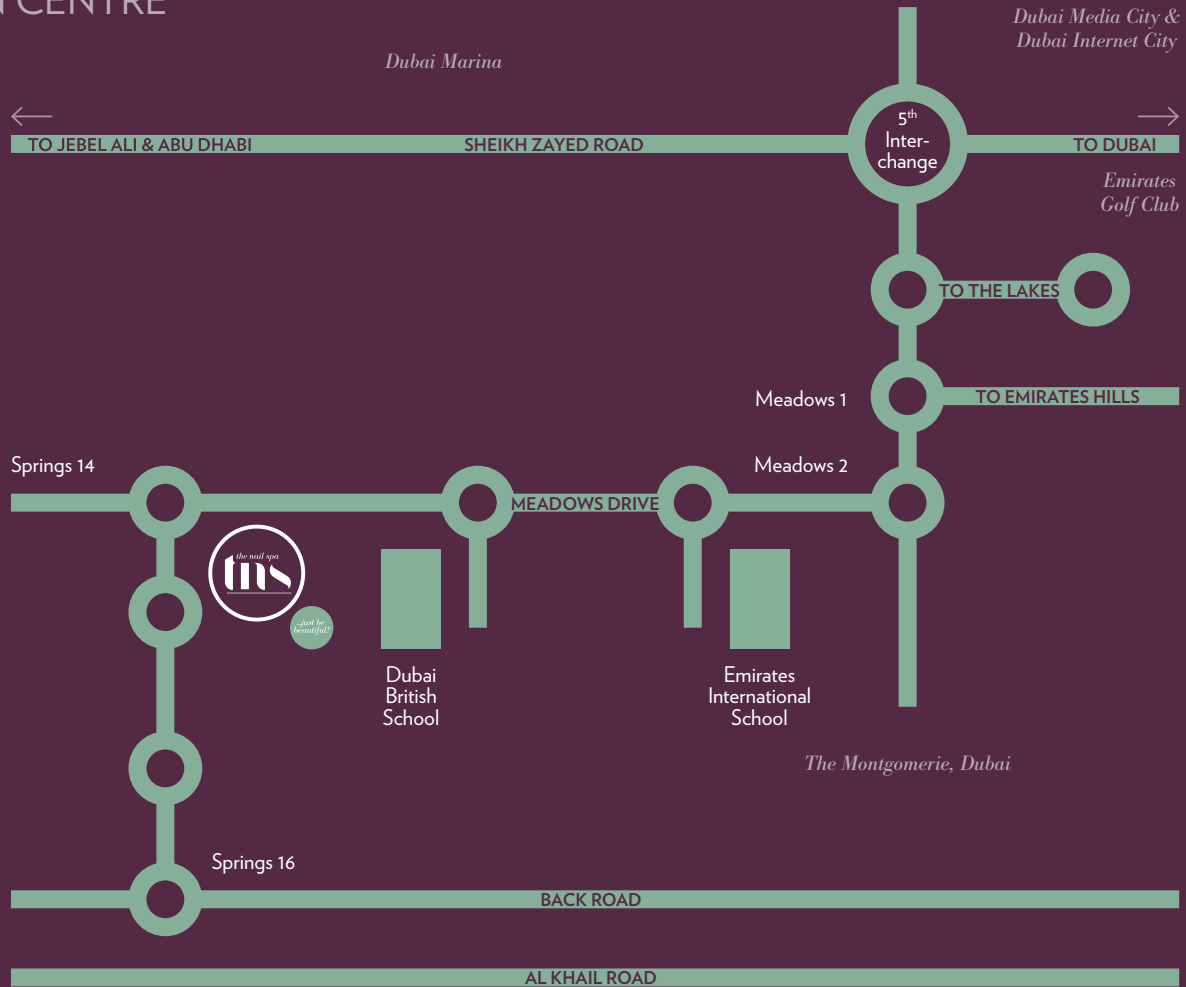

Location map

MEADOWS TOWN CENTRE DUBAI

How to find us (If you have trouble finding us, just give us a call on **600 544 001**)

From Sheikh Zayed Road, take the exit at Interchange No. 5 and head towards Emirates Hills. Continue along Emirates Hills Road going straight ahead through the traffic lights. When you reach the roundabout, take the first exit (right) - proceed straight through each of the roundabouts until you reach Town Centre which will be on the left hand side. U turn at the traffic lights and proceed right into the car park. Our Meadows Town Centre Spa can be found at the entrance of Fitness First.