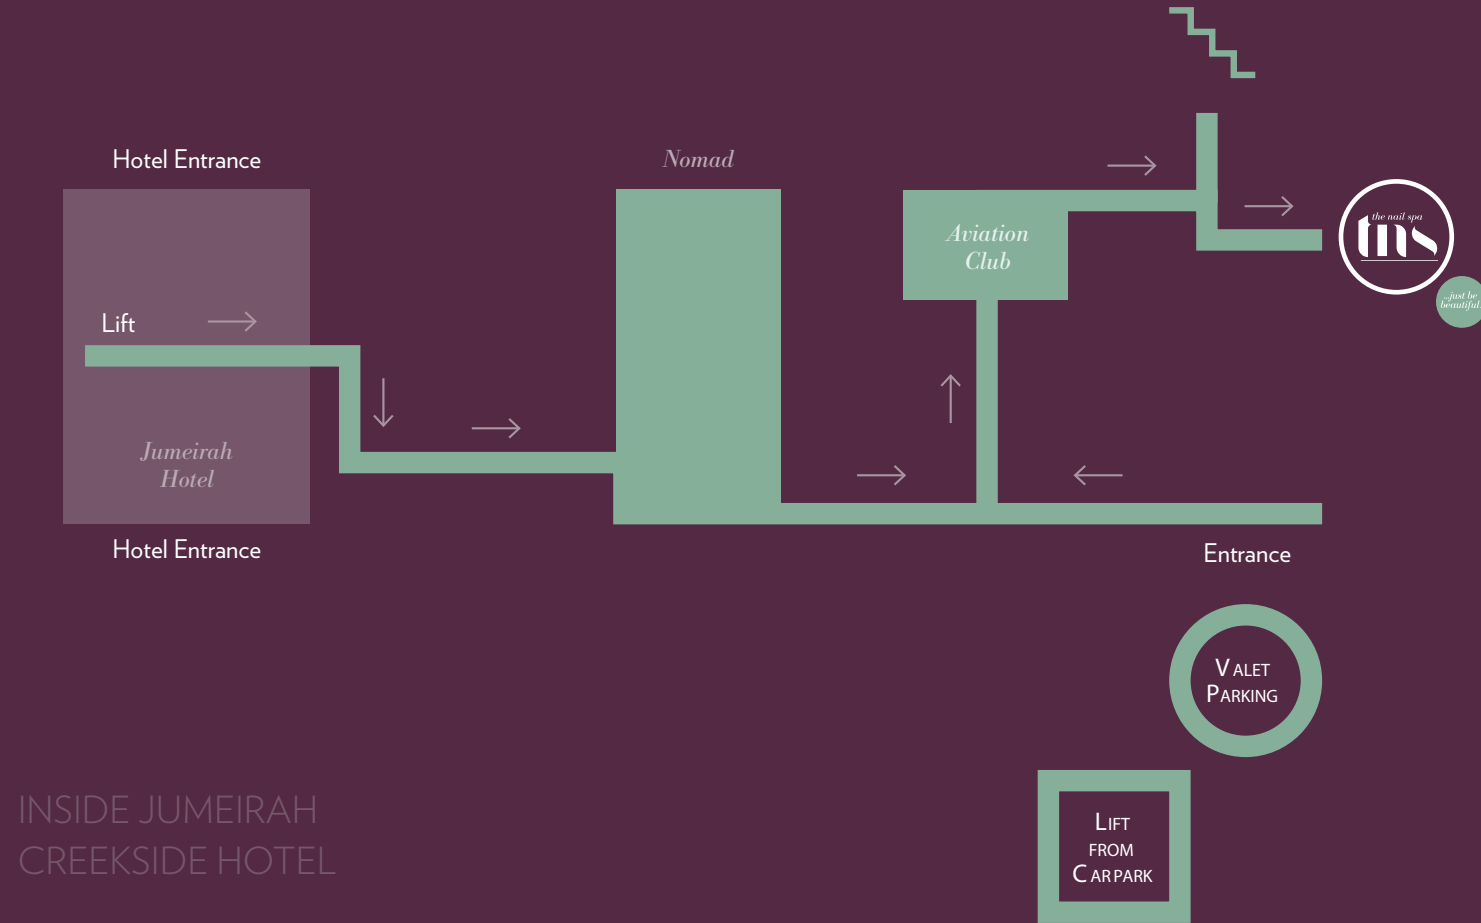

From Abu Dhabi

From the Corniche take Salam street in the direction of Dubai / Sheikh Zayed Bridge. Follow the blue signs for “Eastern Road” and exit off to the right. Turn left at the traffic light into the hotel complex. Do not U-turn.

Location map

THE AVIATION CLUB (JUMEIRAH CREEKSIDE HOTEL) DUBAI

How to find us (If you have trouble finding us, just give us a call on **600 544 001**)

Coming from Abu Dhabi going to Dubai on Sheikh Zayed Road (E11 Road), after crossing the Garhoud Bridge the Jumeirah Creekside Hotel can be seen on the right side. The Nail Spa can be found at Jumeirah Creekside Hotel, inside the Aviation Club.

just be beautiful!

Location map

MERCATO

DUBAI

How to find us (If you have trouble finding us, just give us a call on **600 544 001**)

Whichever direction you are coming from, follow signs for Jumeirah and make your way onto Jumeirah Beach Road (Jumeirah 1). Mercato is located in between Jumeirah Beach Park and Dubai Zoo. Mercato sits adjacent to sister shopping mall, Town Centre Jumeirah. Our Mercato Spa can be found on the First Floor, next to Virgin Megastore.

Location map

IBN BATTUTA MALL

DUBAI

Dubai Marina

Palm Jumeriah

Burj Al Arab

Dubai
Media City

Knowledge
Village