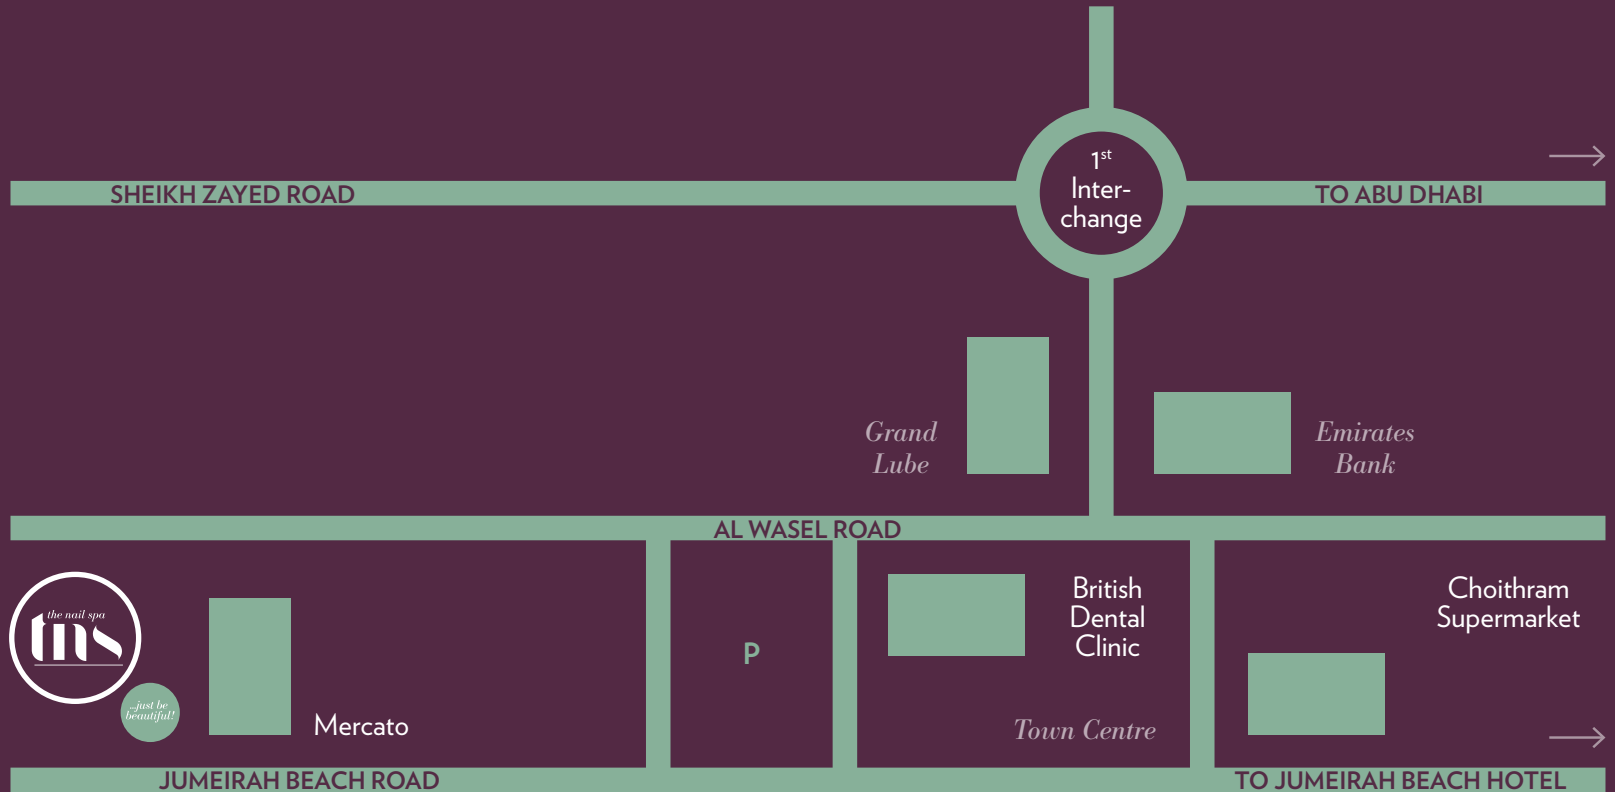

Location map

EMIRATES HILLS - THE LAKES DUBAI

The Montgomerie, Dubai

How to find us (If you have trouble finding us, just give us a call on **600 544 001**)

From Sheikh Zayed Road, take the exit at Interchange No. 5 and head towards Emirates Hills. Keep left and at the traffic lights turn left; Turn left again at the next traffic lights and pass through the security gates into The Lakes. When you reach the roundabout, go straight ahead into the car park. Our Emirates Hills -The Lakes Spa can be found next to Choithram's.

just be beautiful!

Location map

MERCATO

DUBAI

How to find us (If you have trouble finding us, just give us a call on **600 544 001**)

Whichever direction you are coming from, follow signs for Jumeirah and make your way onto Jumeirah Beach Road (Jumeirah 1). Mercato is located in between Jumeirah Beach Park and Dubai Zoo. Mercato sits adjacent to sister shopping mall, Town Centre Jumeirah. Our Mercato Spa can be found on the First Floor, next to Virgin Megastore.

Location map

IBN BATTUTA MALL

DUBAI

Dubai Marina

Palm Jumeriah

Burj Al Arab

Dubai
Media City

Knowledge
Village

SHEIKH ZAYED ROAD

Ibn Battuta Mall

just be
beautiful!

The
Montgomery
Dubai

Emiraates
Golf Club

How to find us (If you have trouble finding us, just give us a call on **600 544 001**)

Ibn Battuta Mall is located adjacent to Sheikh Zayed Road between interchanges Nos. 5 and 6. Take the exit at Interchange No. 5. At the first set of traffic lights, take the slip road to the right. The Mall will be on left side. Continue straight through further 2 sets of traffic lights until Geant Supermarket sign is visible on the mall. Park your car in this parking area and enter in Tunisia court and you will find The Nail Spa next to Starbucks.